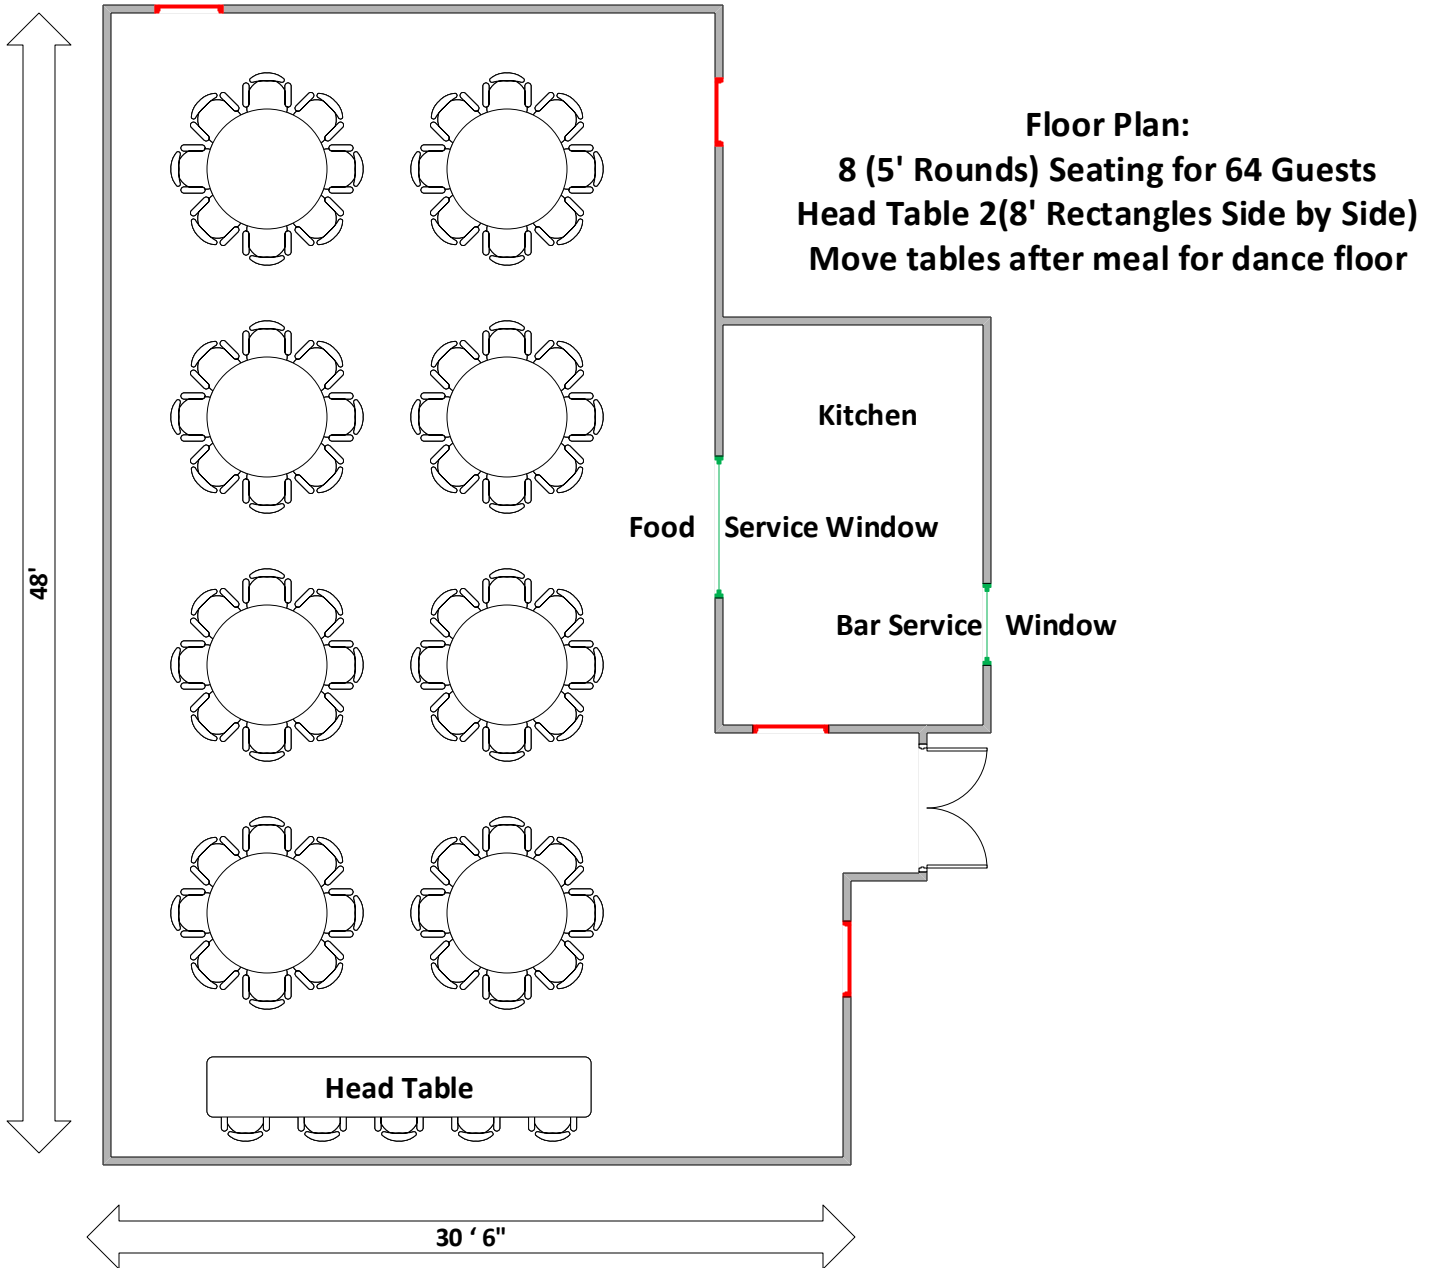

**Willowby Community League, 6315 – 184 Street, Edmonton  
P: 780-481-1456 or E: admin@willowbycommunityleague.com**

**Floor Plan:  
8 (5' Rounds) Seating for 64 Guests  
Head Table 2(8' Rectangles Side by Side)  
Move tables after meal for dance floor**