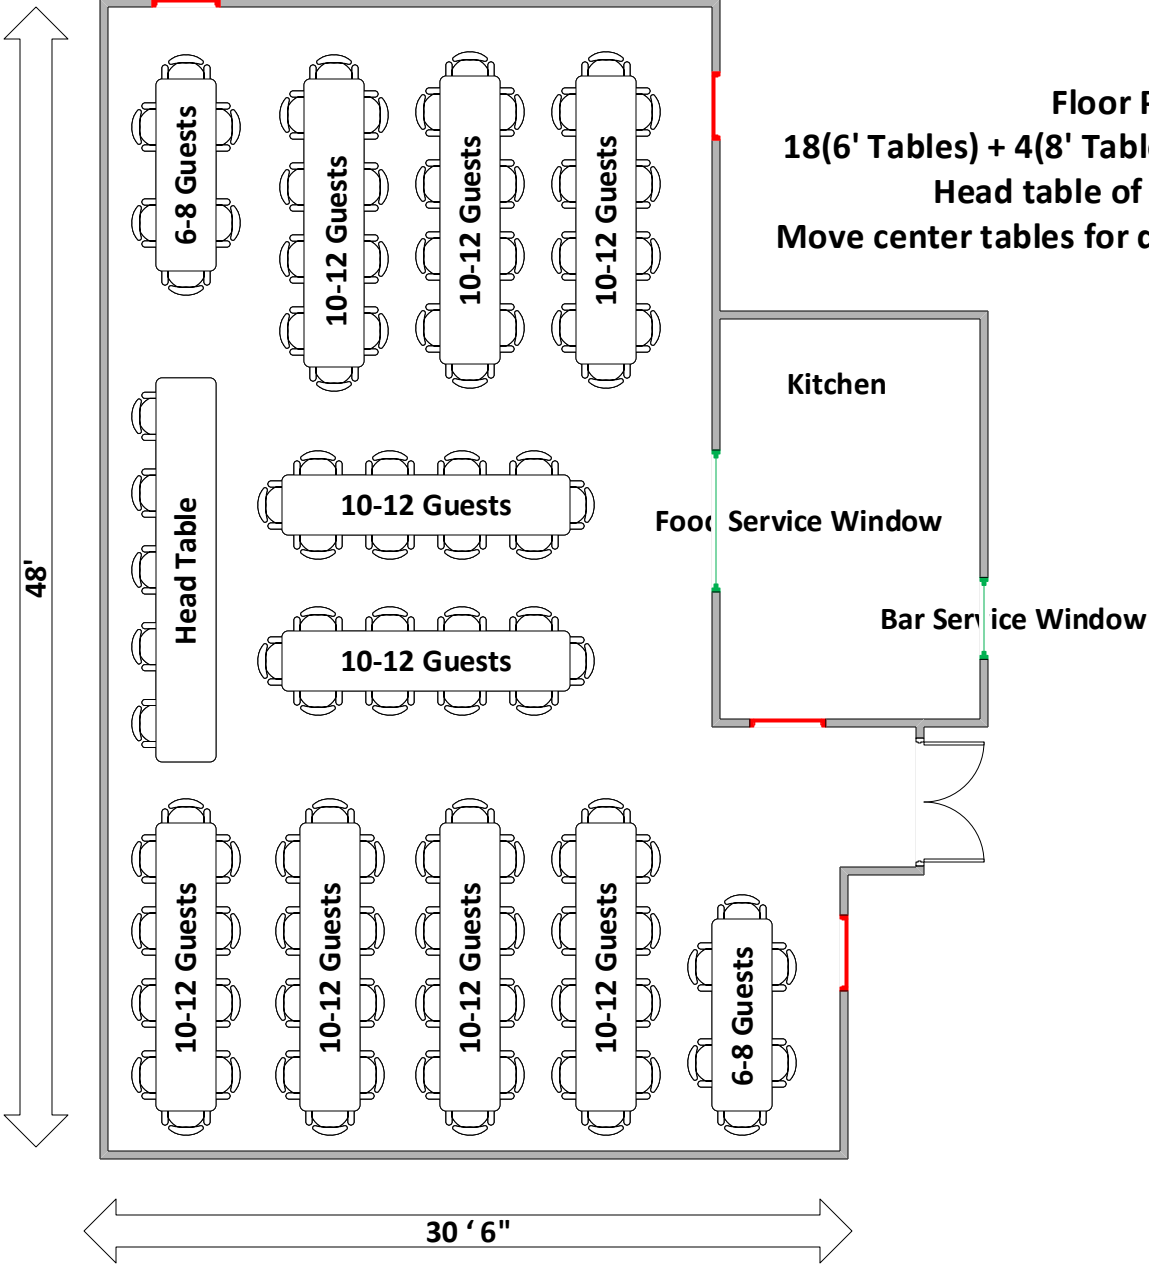

**Willowby Community League, 6315 – 184 Street, Edmonton
P: 780-481-1456 or E: admin@willowbycommunityleague.com**

**Floor Plan
18(6' Tables) + 4(8' Tables) = 102–124 Guests
Head table of 5-8 people.
Move center tables for dance floor after meal**