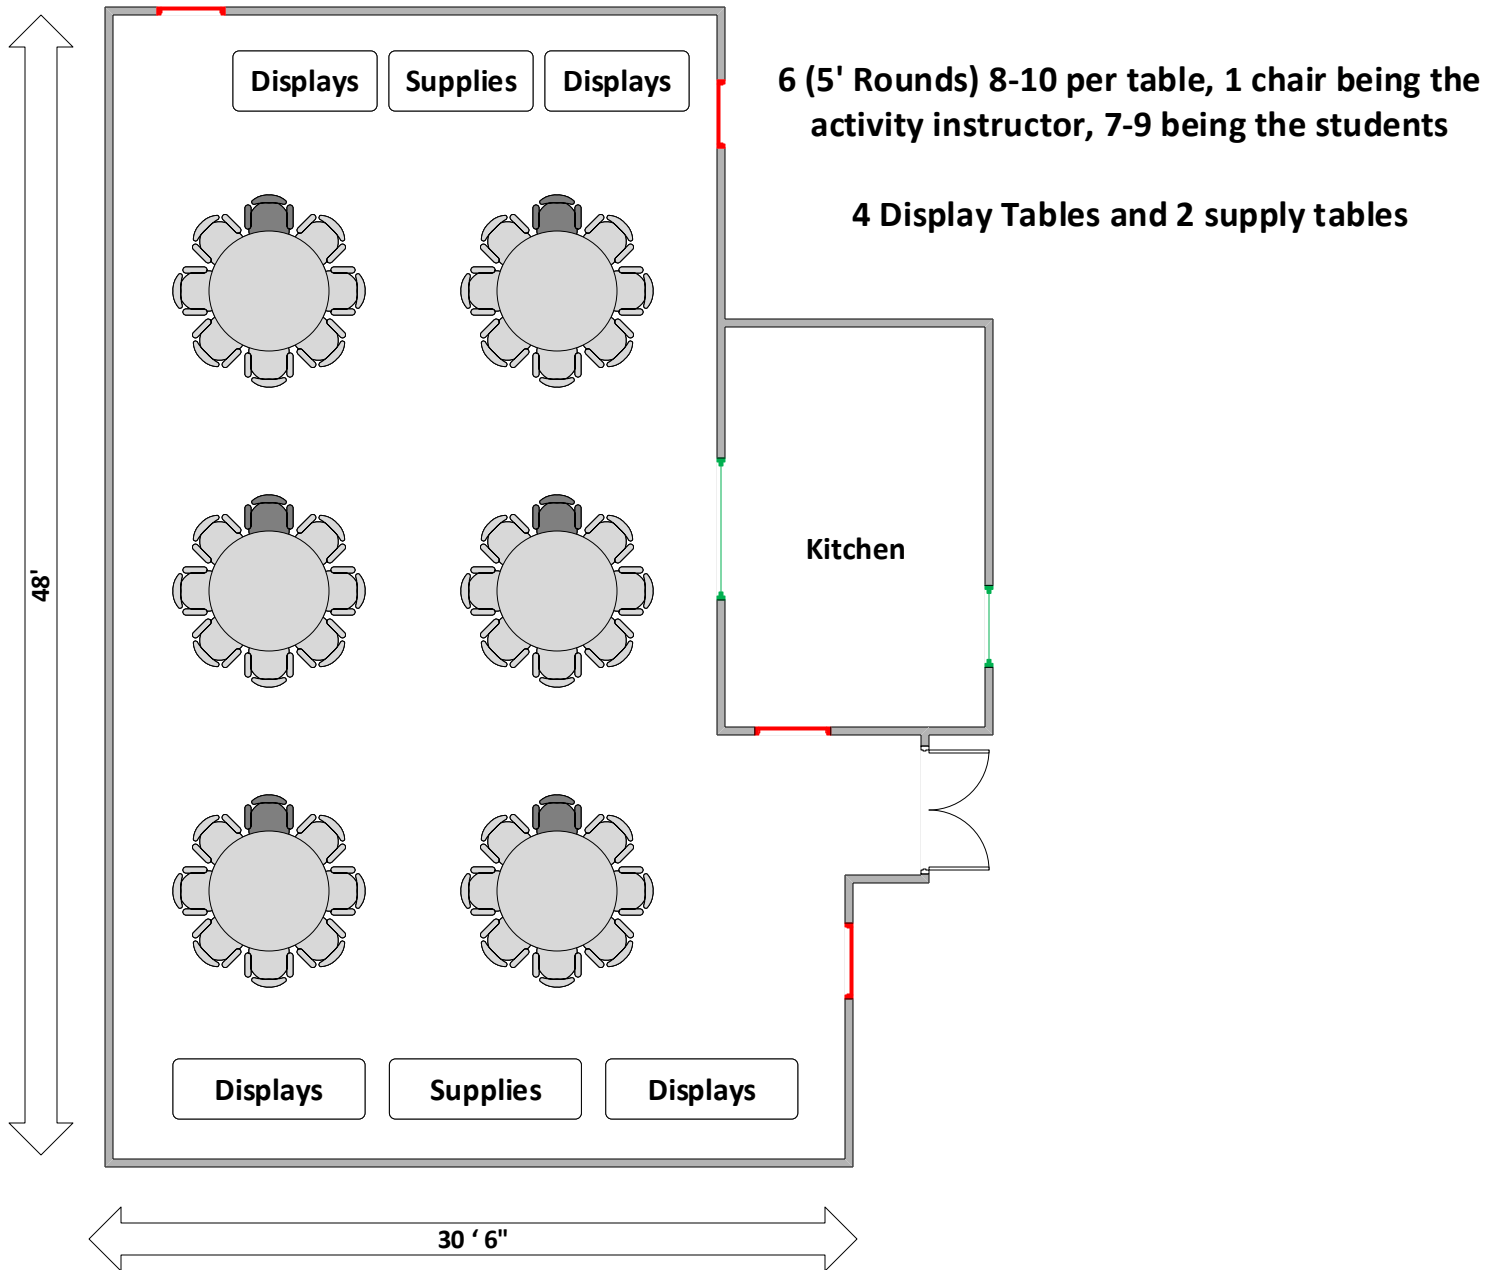

Floor Plan: Classroom Workshop Set Up

**Willowby Community League, 6315 – 184 Street, Edmonton
P: 780-481-1456 or E: admin@willowbycommunityleague.com**