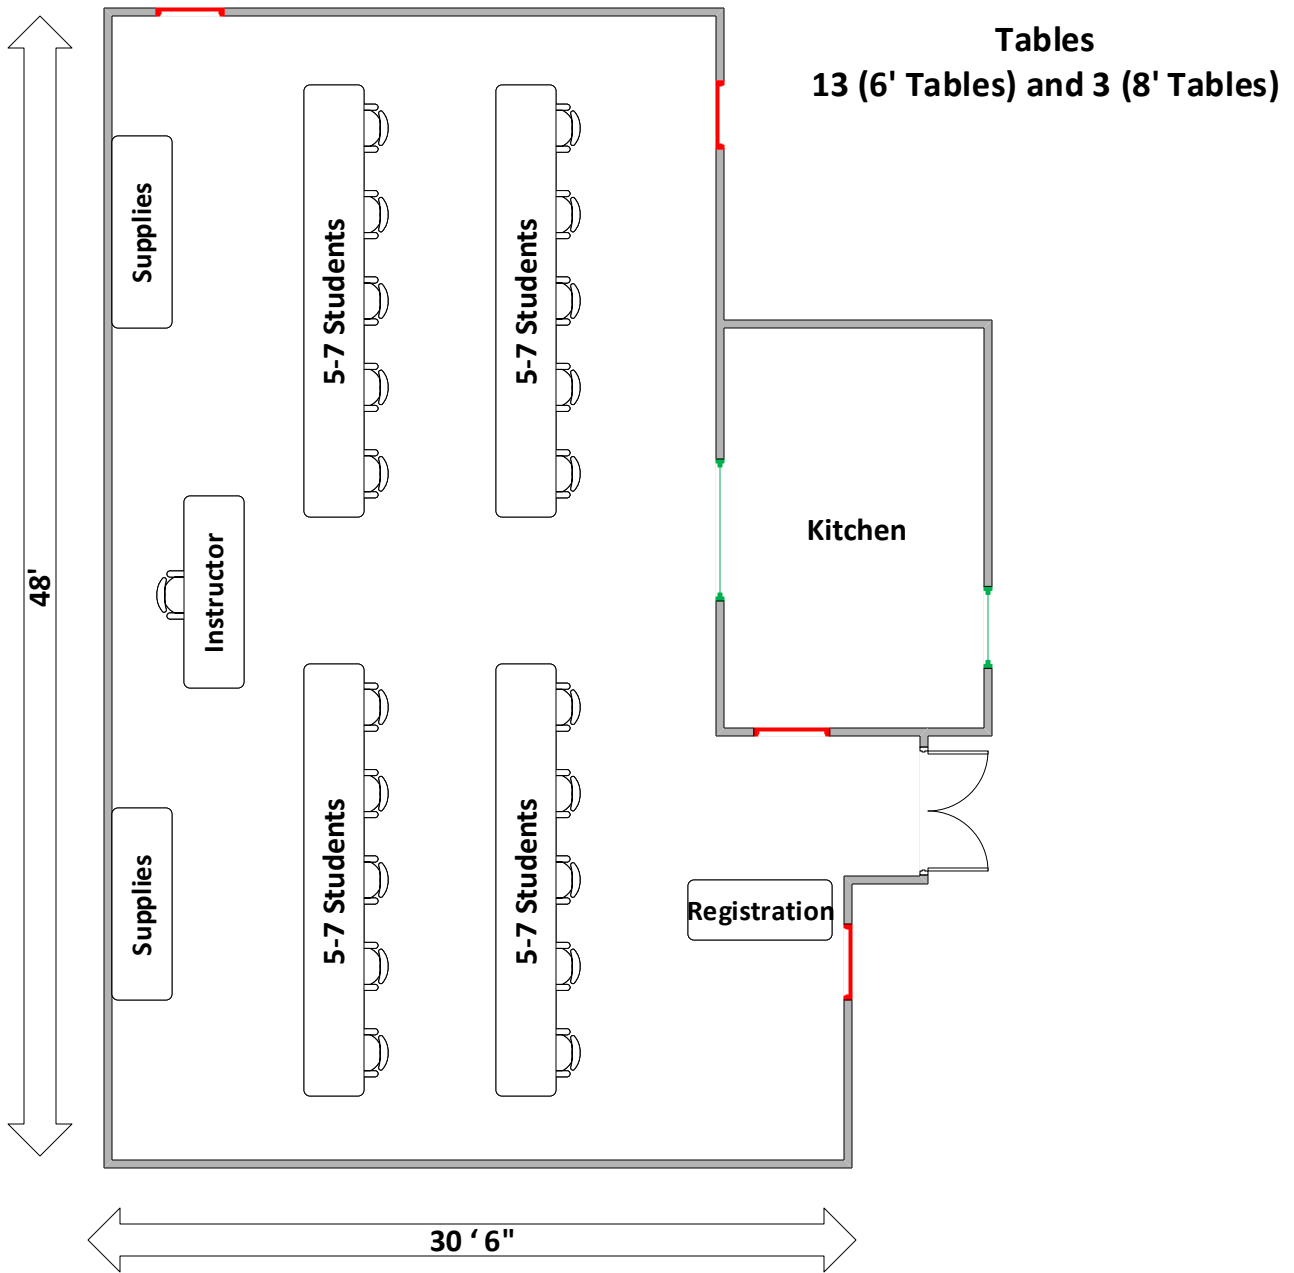

Floor Plan: Class Room Rows Style with Supply Tables

**Willowby Community League, 6315 – 184 Street, Edmonton
P: 780-481-1456 or E: admin@willowbycommunityleague.com**