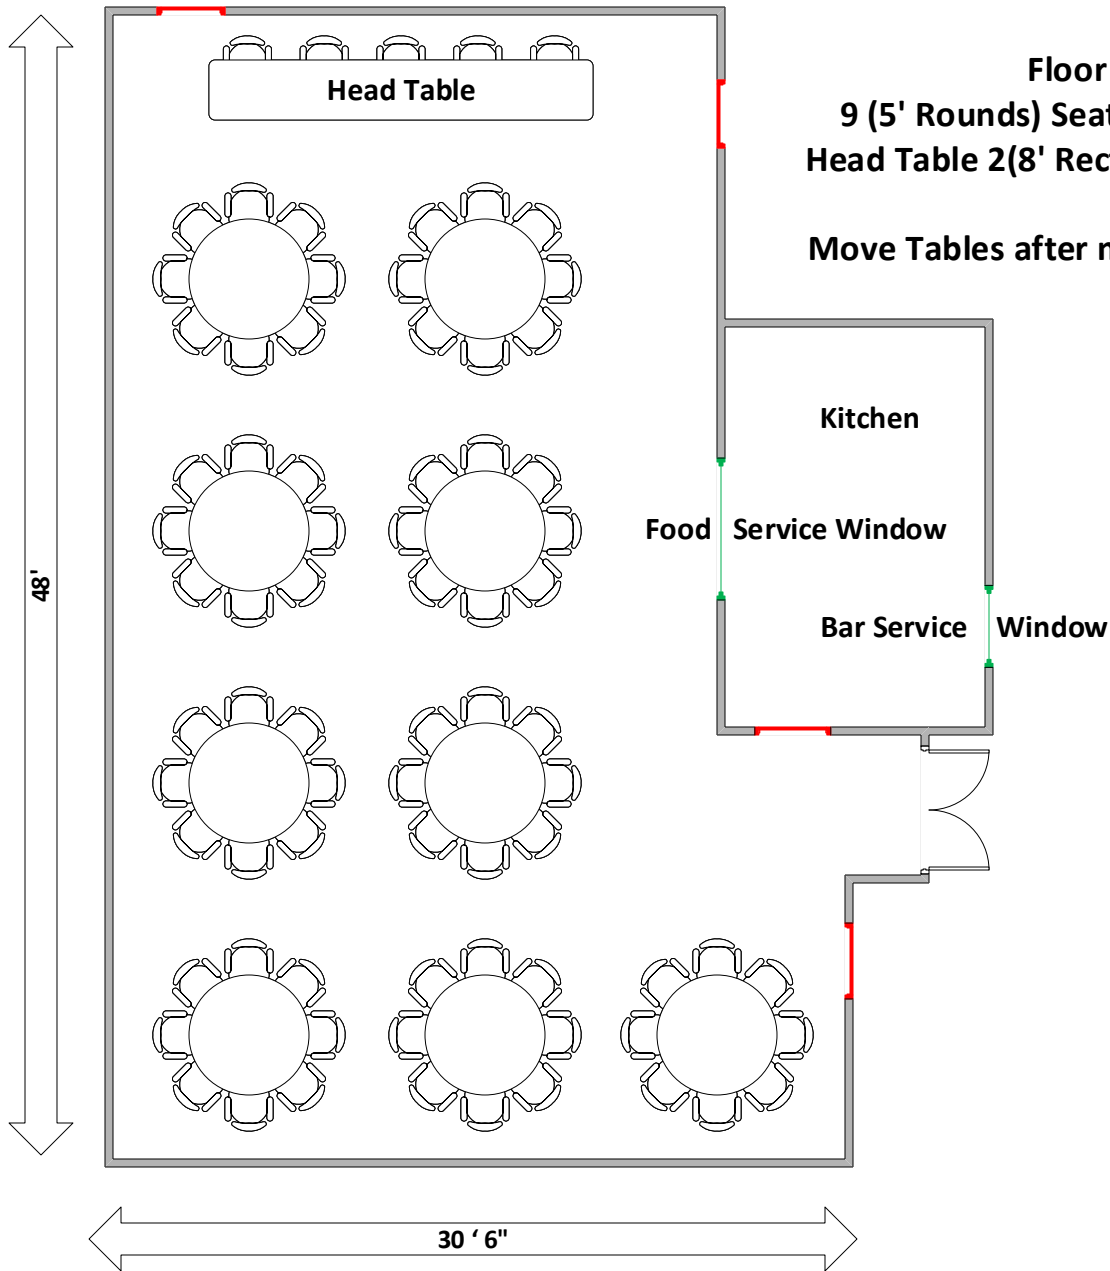

**Willowby Community League, 6315 – 184 Street, Edmonton**  
**P: 780-481-1456 or E: admin@willowbycommunityleague.com**

**Floor Plan:**  
**9 (5' Rounds) Seating for 72 Guests**  
**Head Table 2(8' Rectangles) Seating 5-8**  
**Move Tables after meal for dance floor**