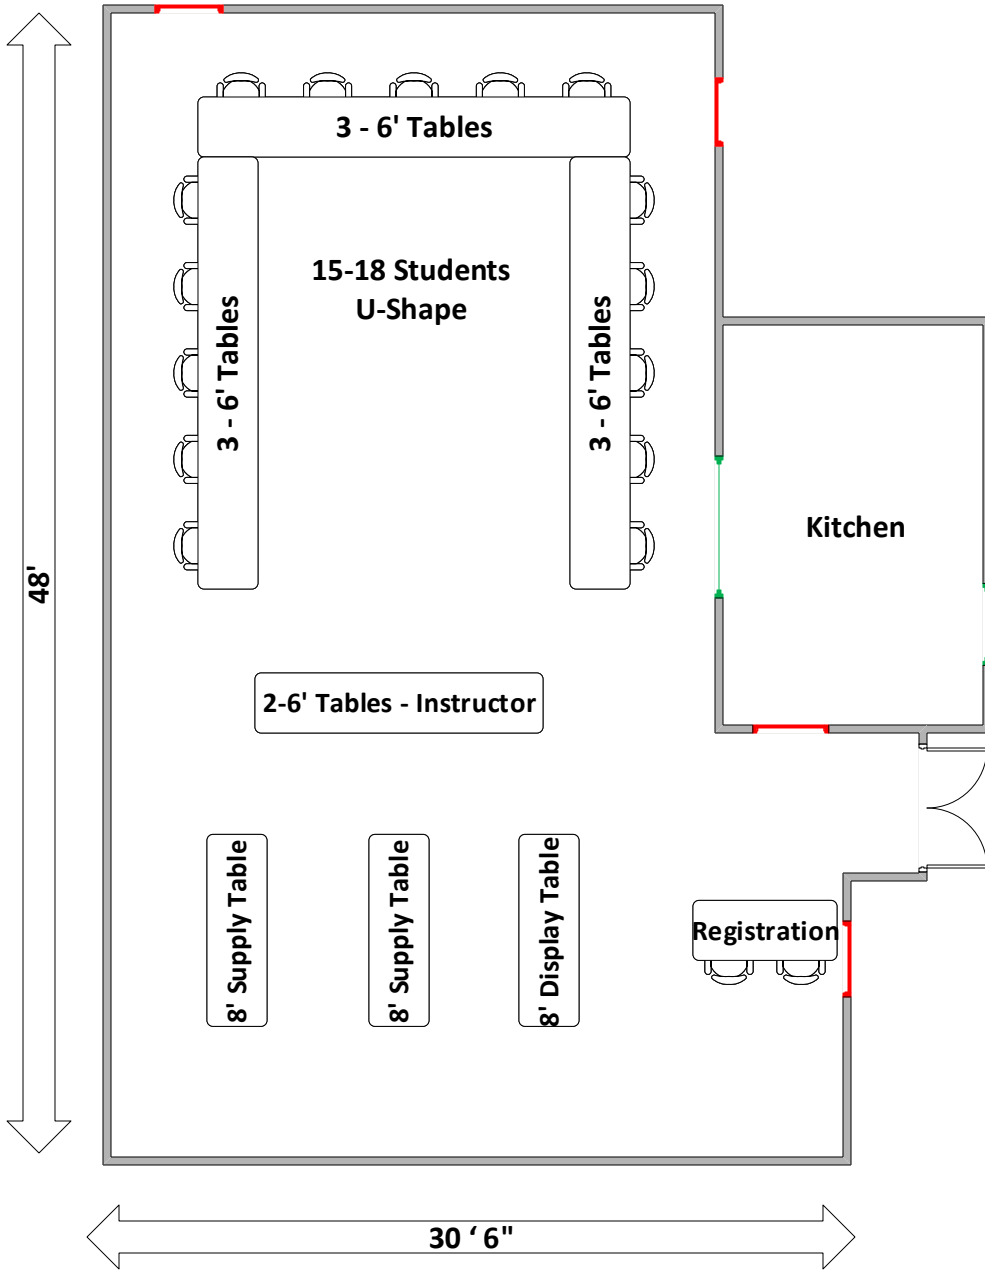

Floor Plan: Class Room Style U-Shape with Supply & Display Tables

Willowby Community League, 6315 – 184 Street, Edmonton
P: 780-481-1456 or E: admin@willowbycommunityleague.com